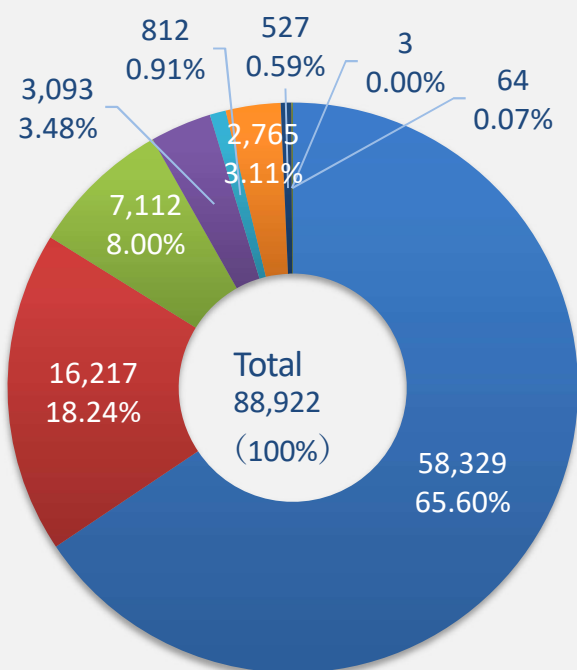

The Open University of Japan in Figures

As of Nov. 2021

Current Students

Faculty of Liberal Arts

Student Type	Current Students
Regular	58,329
One-Year Non-Degree	16,217
One-Semester Non-Degree	7,112
Credit Transfer	3,093
Total	84,751

Student Enrollment

Faculty of Liberal Arts

Student Type	2021 1st Semester	2021 2nd Semester	Total
Regular	8,944	5,294	14,238
One-Year Non-Degree	10,576	5,576	16,152
One-Semester Non-Degree	5,320	7,112	12,432
Credit Transfer	1,065	3,093	4,158
Total	25,905	21,075	46,980

The School of Graduate Studies

Student Type	Current Students
Master's Program	812
One-Year Non-Degree Master's Program	2,765
One-Semester Non-Degree Master's Program	527
Master's Program Credit Transfer	3
Doctoral Program	64
Total	4,171

The School of Graduate Studies

Student Type	2021 1st Semester	2021 2nd Semester	Total
Regular	281	---	281
One-Year Non-Degree	1,913	810	2,723
One-Semester Non-Degree	404	527	931
Credit Transfer	6	3	9
Doctoral Program	10	---	10
Total	2,614	1,340	3,954

Student Types and Current Students

Faculty and Administrative Staff

The Board of Trustees	6	*1
Faculty Members	89	
SC Directors	50	
Administrative Staff	183	
SC Administrative Staff	70	
Total	397	*2

* 1. Includes President (Trustee) and Vice President (Trustee).
* 2. The sum of the categories will not equal the total, because the categories overlap.

- Regular
- One-Year Non-Degree
- One-Semester Non-Degree
- Credit Transfer
- Master's Program
- One-Year Non-Degree Master's Program
- One-Semester Non-Degree Master's Program
- Master's Program Credit Transfer
- Doctoral Program