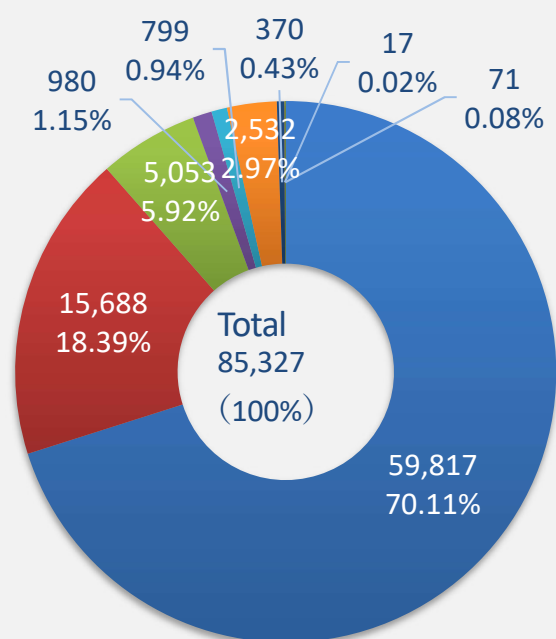

The Open University of Japan in Figures

As of May 2022

Current Students

Faculty of Liberal Arts

Student Type	Current Students
Regular	59,817
One-Year Non-Degree	15,688
One-Semester Non-Degree	5,053
Credit Transfer	980
Total	81,538

Student Enrollment

Faculty of Liberal Arts

Student Type	2021 2ndSemester	2022 1stSemester	Total
Regular	5,294	8,806	14,100
One-Year Non-Degree	5,576	9,985	15,561
One-Semester Non-Degree	7,112	5,053	12,165
Credit Transfer	3,093	980	4,073
Total	21,075	24,824	45,899

The School of Graduate Studies

Student Type	Current Students
Master's Program	799
One-Year Non-Degree Master's Program	2,532
One-Semester Non-Degree Master's Program	370
Master's Program Credit Transfer	17
Doctoral Program	71
Total	3,789

The School of Graduate Studies

Student Type	2021 2ndSemester	2022 1stSemester	Total
Regular	---	265	265
One-Year Non-Degree	810	1,677	2,487
One-Semester Non-Degree	527	370	897
Credit Transfer	3	17	20
Doctoral Program	---	18	18
Total	1,340	2,347	3,687

Student Types and Current Students

Faculty and Administrative Staff

The Board of Trustees	6	* 1
Faculty Members	87	
SC Directors	50	
Administrative Staff	178	
SC Administrative Staff	69	
Total	392	* 2

* 1. Includes President (Trustee) and Vice President (Trustee).
* 2. The sum of the categories will not equal the total, because the categories overlap.

- Regular
- One-Year Non-Degree
- One-Semester Non-Degree
- Credit Transfer
- Master's Program
- One-Year Non-Degree Master's Program
- One-Semester Non-Degree Master's Program
- Master's Program Credit Transfer
- Doctoral Program